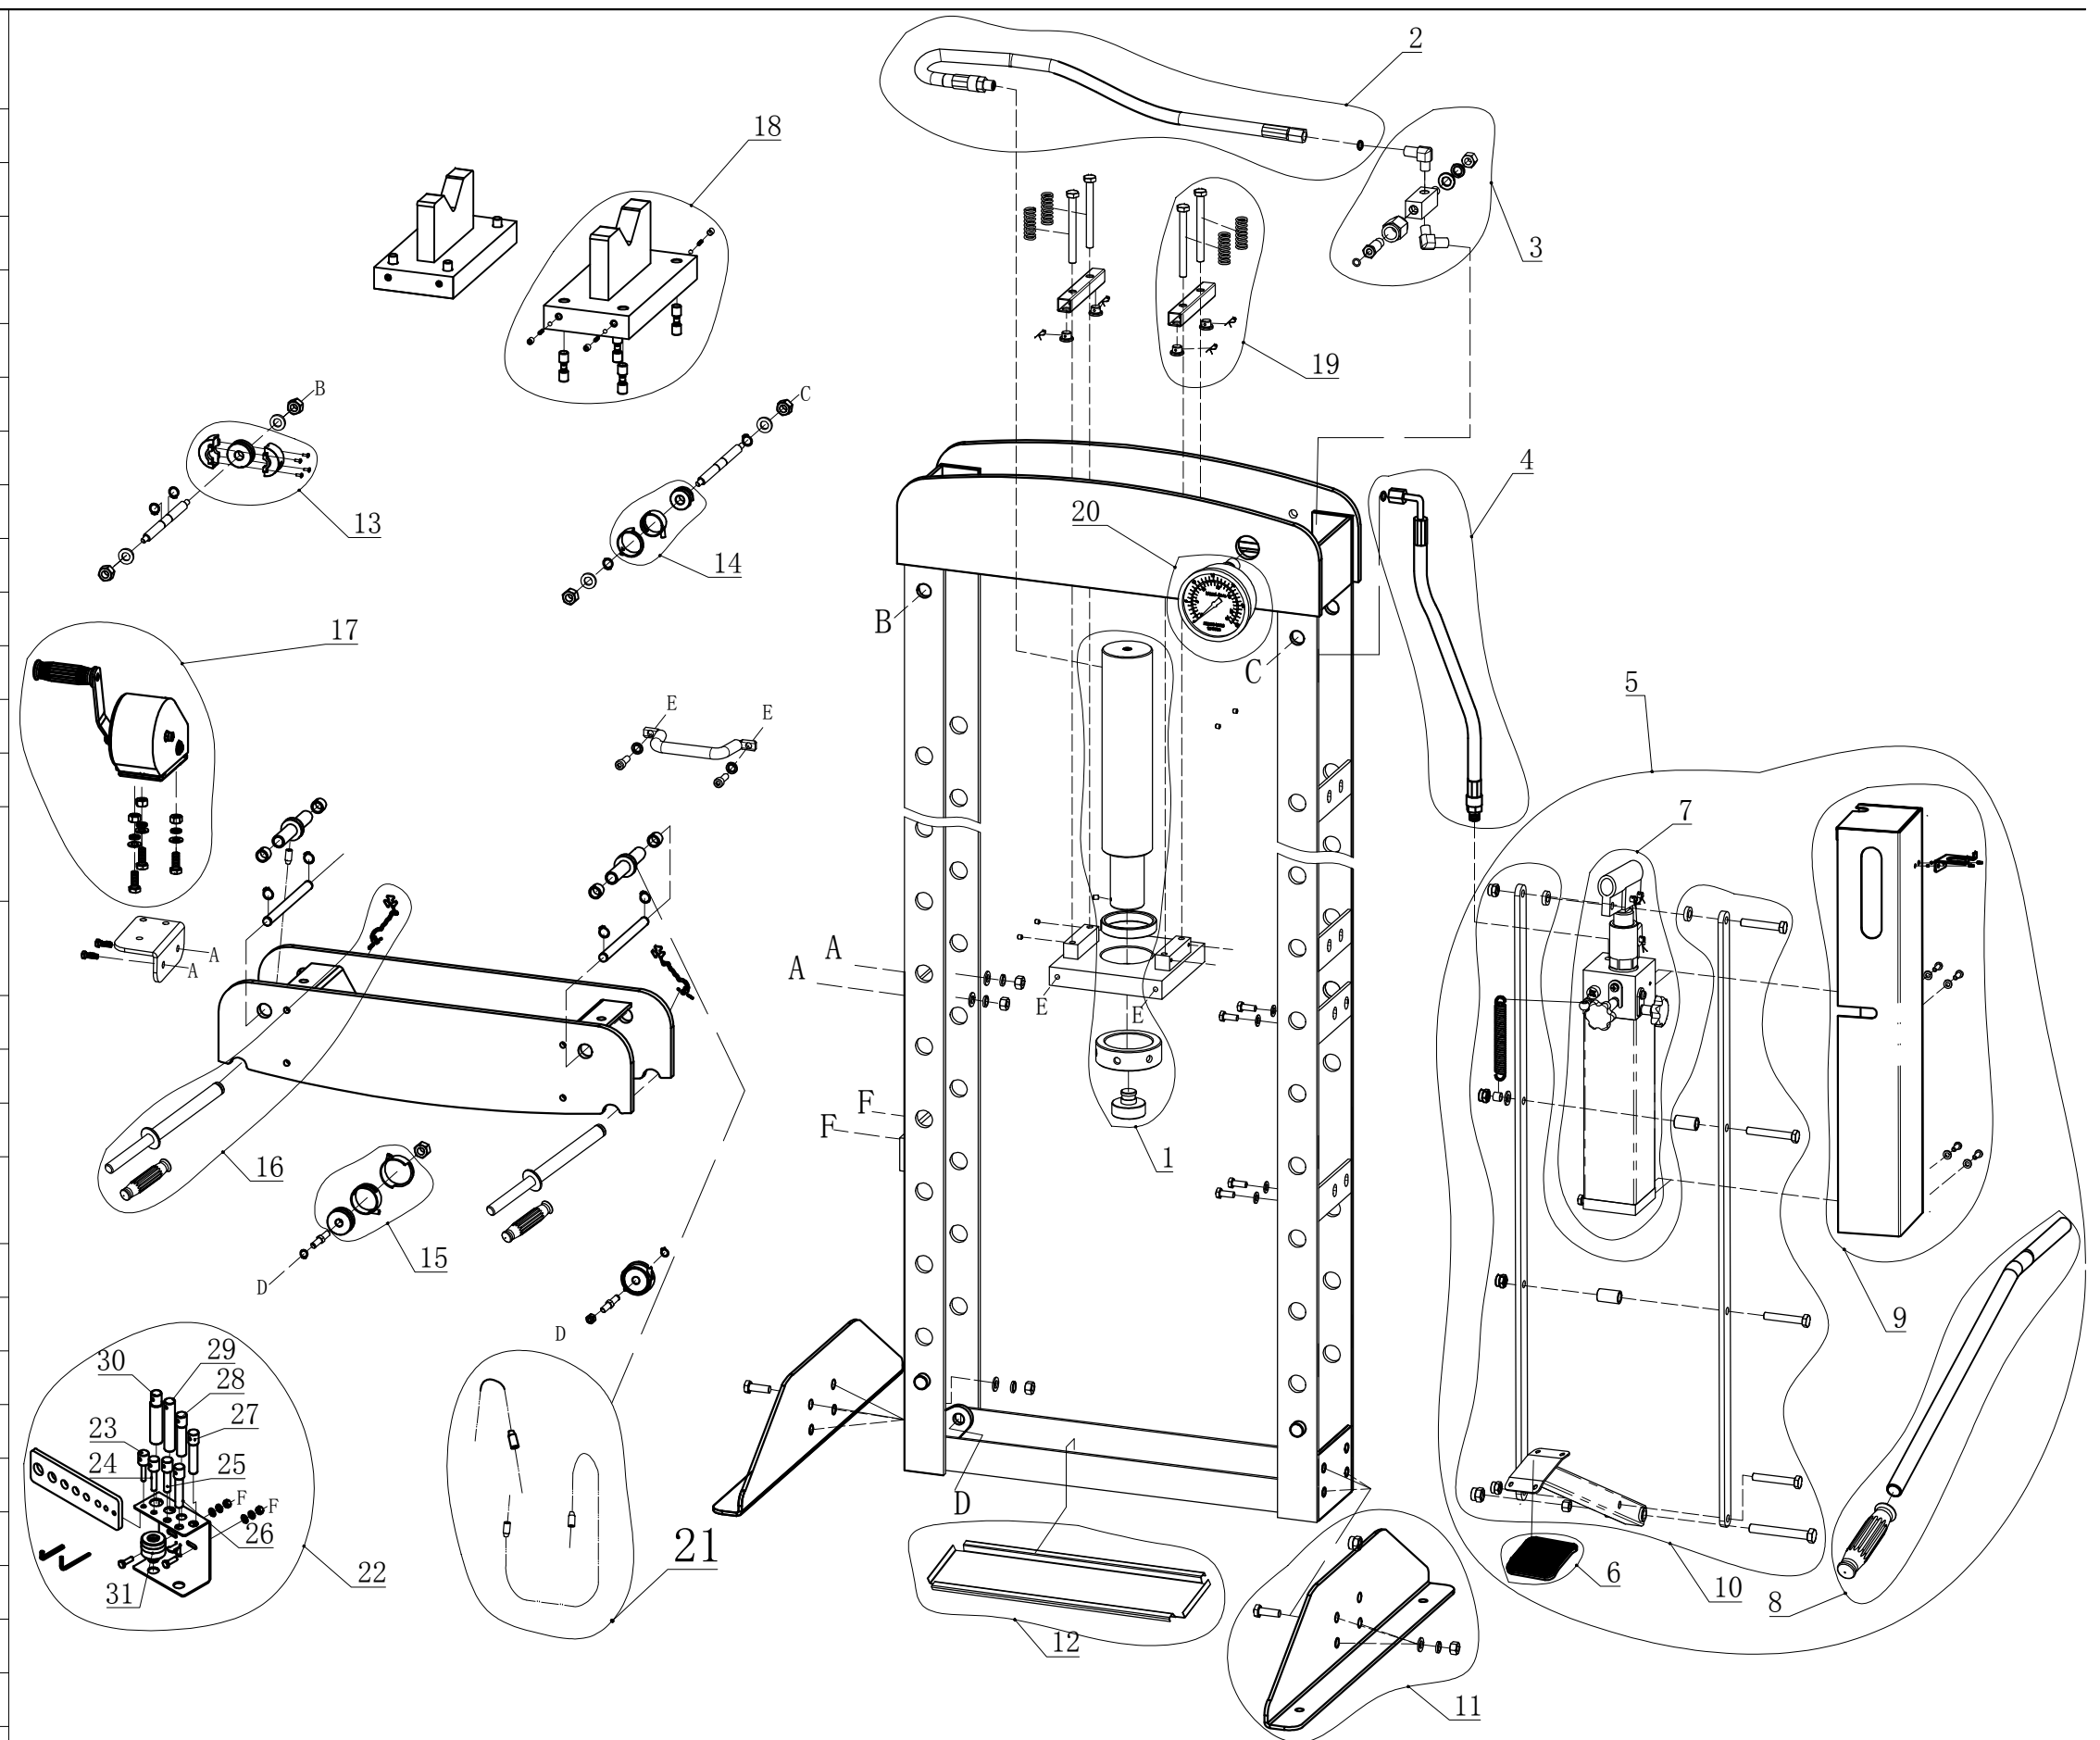

| Item# | Part Code | Description              |
|-------|-----------|--------------------------|
| 1     | BH720-01  | RAM ASSY                 |
| 2     | BH720-02  | OIL HOSE                 |
| 3     | BH720-03  | HOSE BASE ASSY           |
| 4     | BH720-04  | OIL HOSE                 |
| 5     | BH720-05  | FOOT PUMP ASSY           |
| 6     | BH720-06  | RADEL RUBBER             |
| 7     | BH720-07  | FOOT PUMP                |
| 8     | BH720-08  | HANDLE                   |
| 9     | BH720-09  | PUMP COVER               |
| 10    | BH720-10  | CONNECTING BAR           |
| 11    | BH720-11  | FOOT BASE                |
| 12    | BH720-12  | TOOL TRAY                |
| 13    | BH720-13  | ROLLER ASSY(LLEFT)       |
| 14    | BH720-14  | ROLLER ASSY(RIGHT)       |
| 15    | BH720-15  | ROLLER ASSY(DOWN)        |
| 16    | BH720-16  | PIN                      |
| 17    | BH720-17  | HAND WINCH               |
| 18    | BH720-18  | V-BLOCK                  |
| 19    | BH720-19  | SCREW ASSY FOR RAM PLATE |
| 20    | BH720-20  | GAUGE                    |
| 21    | BH720-21  | CABLE                    |
| 22    | BH720-22  | PRESS PINS               |
| 23    | BH720-23  | PUNCHER Ø10              |
| 24    | BH720-24  | PUNCHER Ø12              |
| 25    | BH720-25  | PUNCHER Ø16              |
| 26    | BH720-26  | PUNCHER Ø18              |
| 27    | BH720-27  | PUNCHER Ø20              |
| 28    | BH720-28  | PUNCHER Ø22              |
| 29    | BH720-29  | PUNCHER Ø25              |
| 30    | BH720-30  | PUNCHER Ø30              |
| 31    | BH720-31  | ADAPTOR                  |

**BH720**

www.snaeurope.com